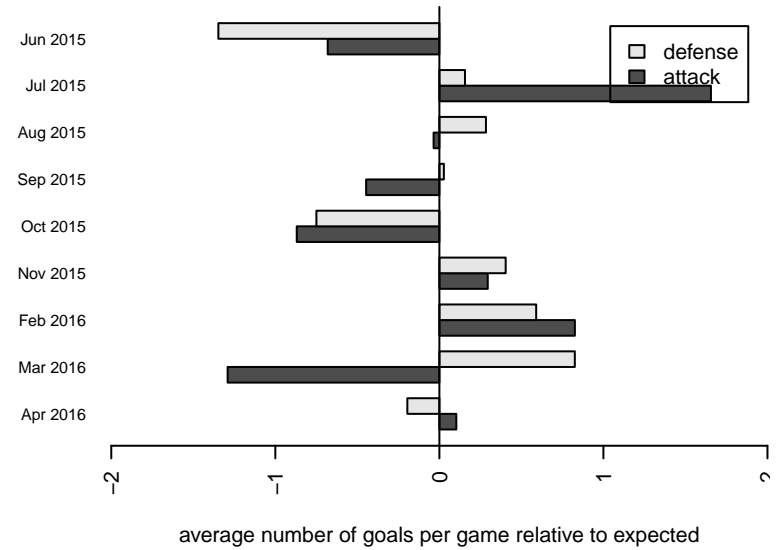

Performance relative to 13 month average