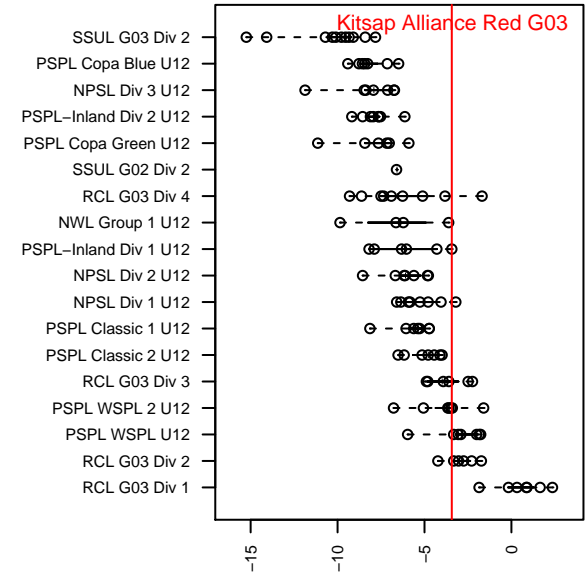

**attack and defense rating
relative to others at age
and all opponents in last 13 months**