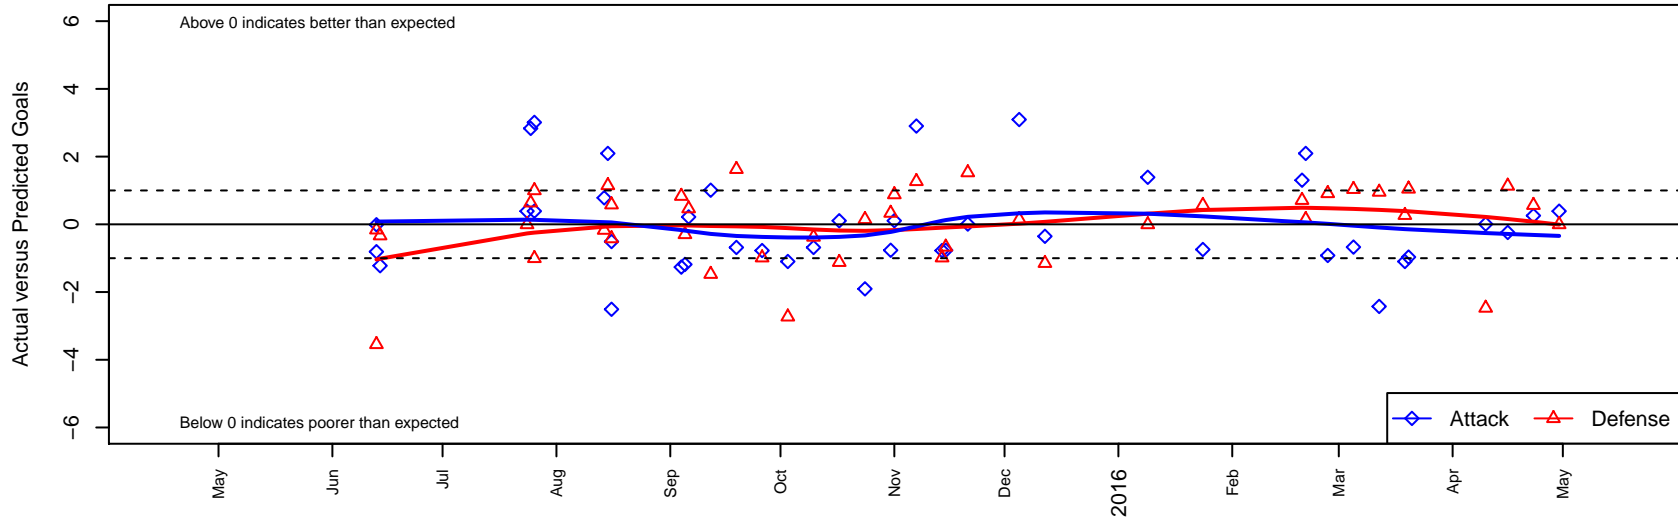

# Kitsap Alliance Red G03

Westsound FC  
 Silverdale, WA  
 G03 total strength=782  
 attack=0.99 defense=0.89  
 fall league = RCL G03 Div 2, RCL G03 7V2  
 spr league = Win RCL G03 Div 3

alt names used:  
 Kitsap Alliance FC G03 A  
 Kitsap Alliance FC G03A  
 Kitsap Alliance FC G03A  
 Kitsap Alliance FC G03A  
 Kitsap Alliance FC G03A  
 Kitsap Alliance FC G03 A  
 Kitsap Alliance FC G03 A  
 Kitsap Alliance FC G03 A  
 Kitsap Alliance FC G03 A

**Kitsap Alliance Red G03**  
 Dots are actual minus expected GF (blue circles) and GA (red triangles).  
 Blue line is smoothed change in attack strength. Red is smoothed change in defense strength.

**attack and defense variance (black dot)  
relative to other teams  
and top 10 in region**