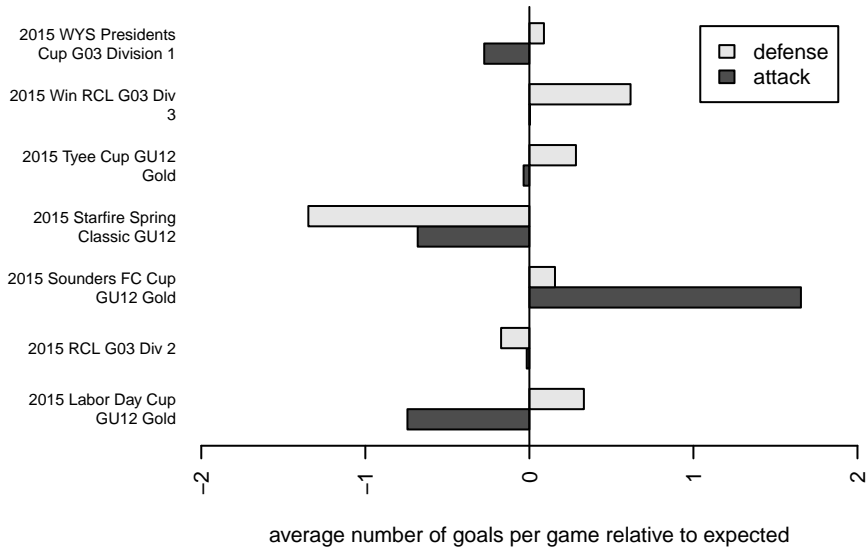

Performance relative to 13 month average